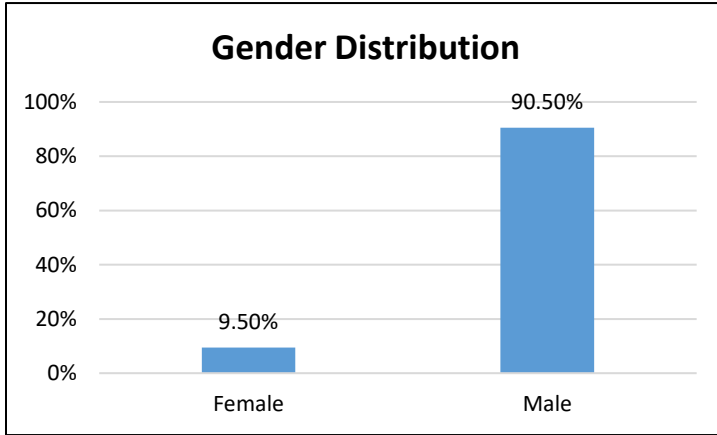

Pretrial Services Weekly Report

Electronic Monitoring Population Demographics 4/28/2023

Radio Frequency Monitoring (RF) population:	1,000
GPS Monitoring population:	716

Radio Frequency (RF) Monitoring

GPS Monitoring